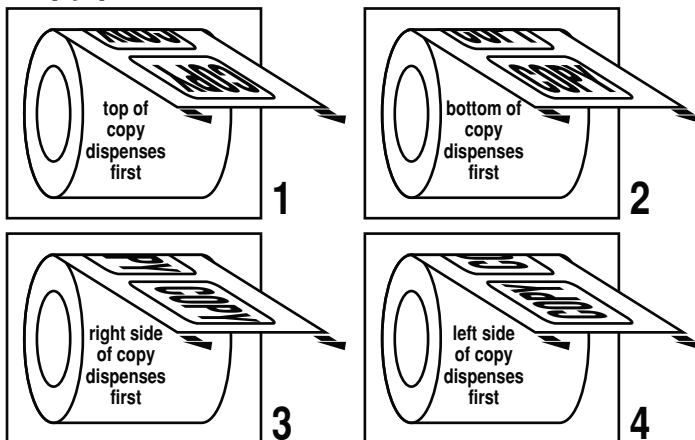

southern label company

5624 Clifford Circle
Birmingham, Alabama 35210-4453

205.836.8080 phone
205.833.5598 fax
www.southernlabel.com

LABEL COPY POSITION CHART

Copy positions: 1-4 — labels wound out

Copy positions: 5-8 — labels wound in