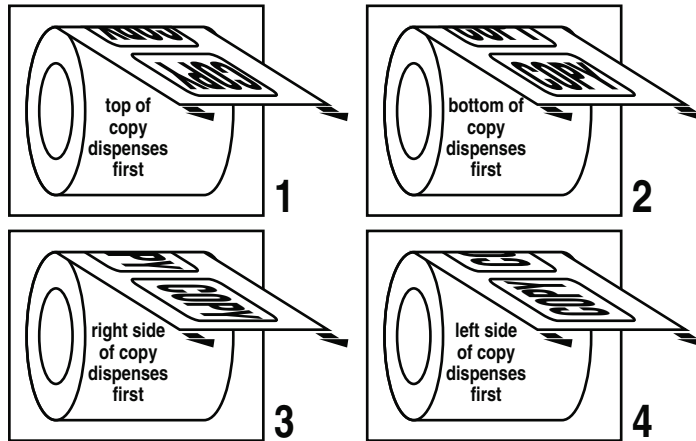

southern label company

5624 Clifford Circle
Birmingham, Alabama 35210-4453
205.836.8080 phone
205.833.5598 fax
www.southernlabel.com

LABEL COPY POSITION CHART

Copy positions: 1-4 — labels wound out

Copy positions: 5-8 — labels wound in