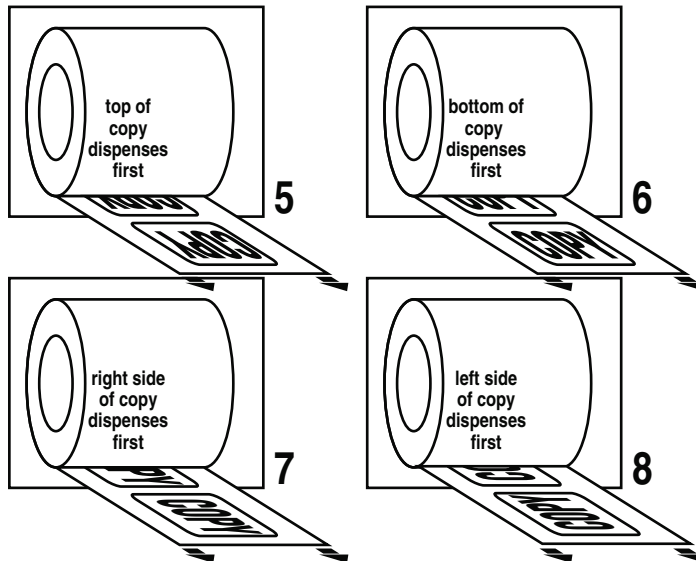

southern label company

5624 Clifford Circle
Birmingham, Alabama 35210-4453
205.836.8080 phone
205.833.5598 fax
www.southernlabel.com

LABEL COPY POSITION CHART

Copy positions: 1-4 — labels wound out

Copy positions: 5-8 — labels wound in